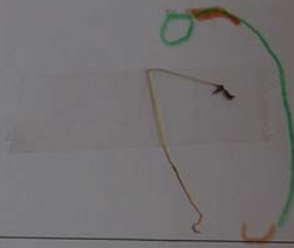

Dag 1

Controle
plantje

Experiment
plantje

Dag 3

Controle
plantje

Experiment
plantje

Dag 3

Controle
plantje

Experiment
plantje

Dag 3

Werk
Dit w
Gro

Controle
plantje

Experiment
plantje

Dit v
Groei

Dag 3	
Controle plantje	 The 'Controle plantje' section contains several hand-drawn sketches in orange and red ink. On the left, there is a tall, thin stem with a large, circular, scribbled top. To its right, there are smaller, more abstract shapes, including a small red flower-like form and a thin stem with a small red dot at the top. Further right, there is a cluster of orange scribbles.
Experiment plantje	 The 'Experiment plantje' section features a long, thin orange stem on the left side. To the right, there are several blue ink sketches. These include a series of geometric shapes (squares, triangles, and circles) arranged in a row, a blue arrow pointing upwards, and a larger, more complex blue scribble at the bottom right. A small, rectangular, textured object is also visible near the bottom center.